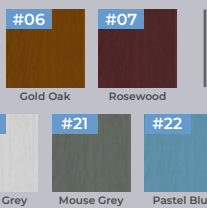

Glazing options

Choose a glass pattern

CONTEMPORARY

Glacier

Breeze

Obscure Glass

- Clear
- Satin
- Cotswold
- Stippolyte

DESIGN YOUR
DREAM HOME AT
DOOR-DESIGNER.CO.UK/EYG

STANDARD COLOURS

STAINS

BESPOKE COLOURS

www.eygwindows.co.uk