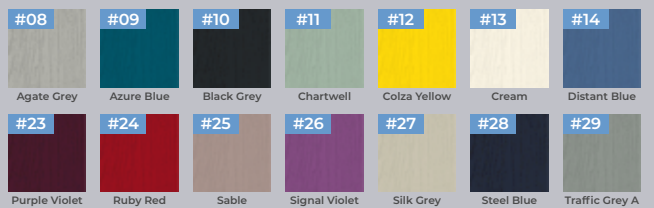

STAINS

BESPOKE COLOURS

www.eygwindows.co.uk