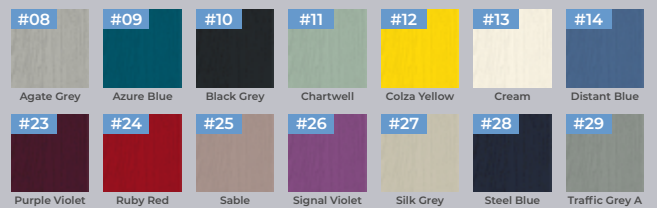

STAINS

BESPOKE COLOURS