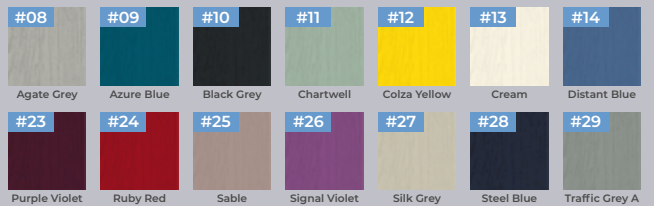

STAINS

BESPOKE COLOURS