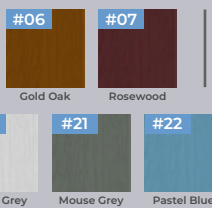

Glazing options

Choose a glass pattern

CONTEMPORARY

Obscure Glass

- Clear
- Satin
- Cotswold
- Stippolyte

DESIGN
YOUR
DREAM
HOME AT
DOOR-DESIGNER.CO.UK
/EYG

STANDARD COLOURS

STAINS

BESPOKE COLOURS