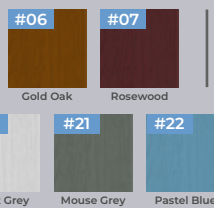

Glazing options

Choose a glass pattern

CONTEMPORARY

Obscure Glass

- Clear
- Satin
- Cotswold
- Stippolyte

DESIGN YOUR
DREAM HOME AT
DOOR-DESIGNER.CO.UK/EYG

STANDARD COLOURS

STAINS

BESPOKE COLOURS

www.eygwindows.co.uk