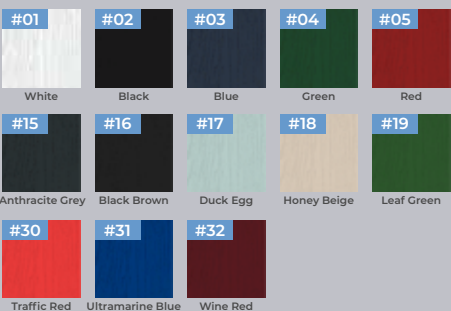

STANDARD COLOURS