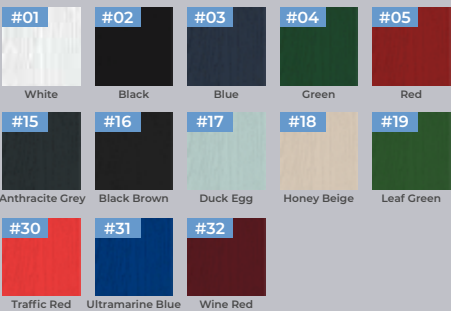

STANDARD COLOURS