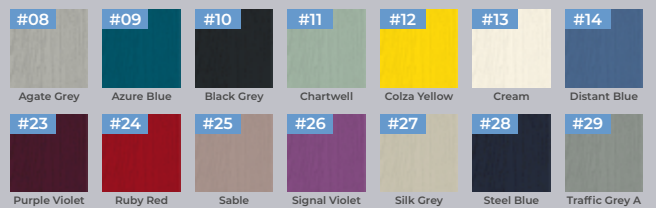

STAINS

BESPOKE COLOURS