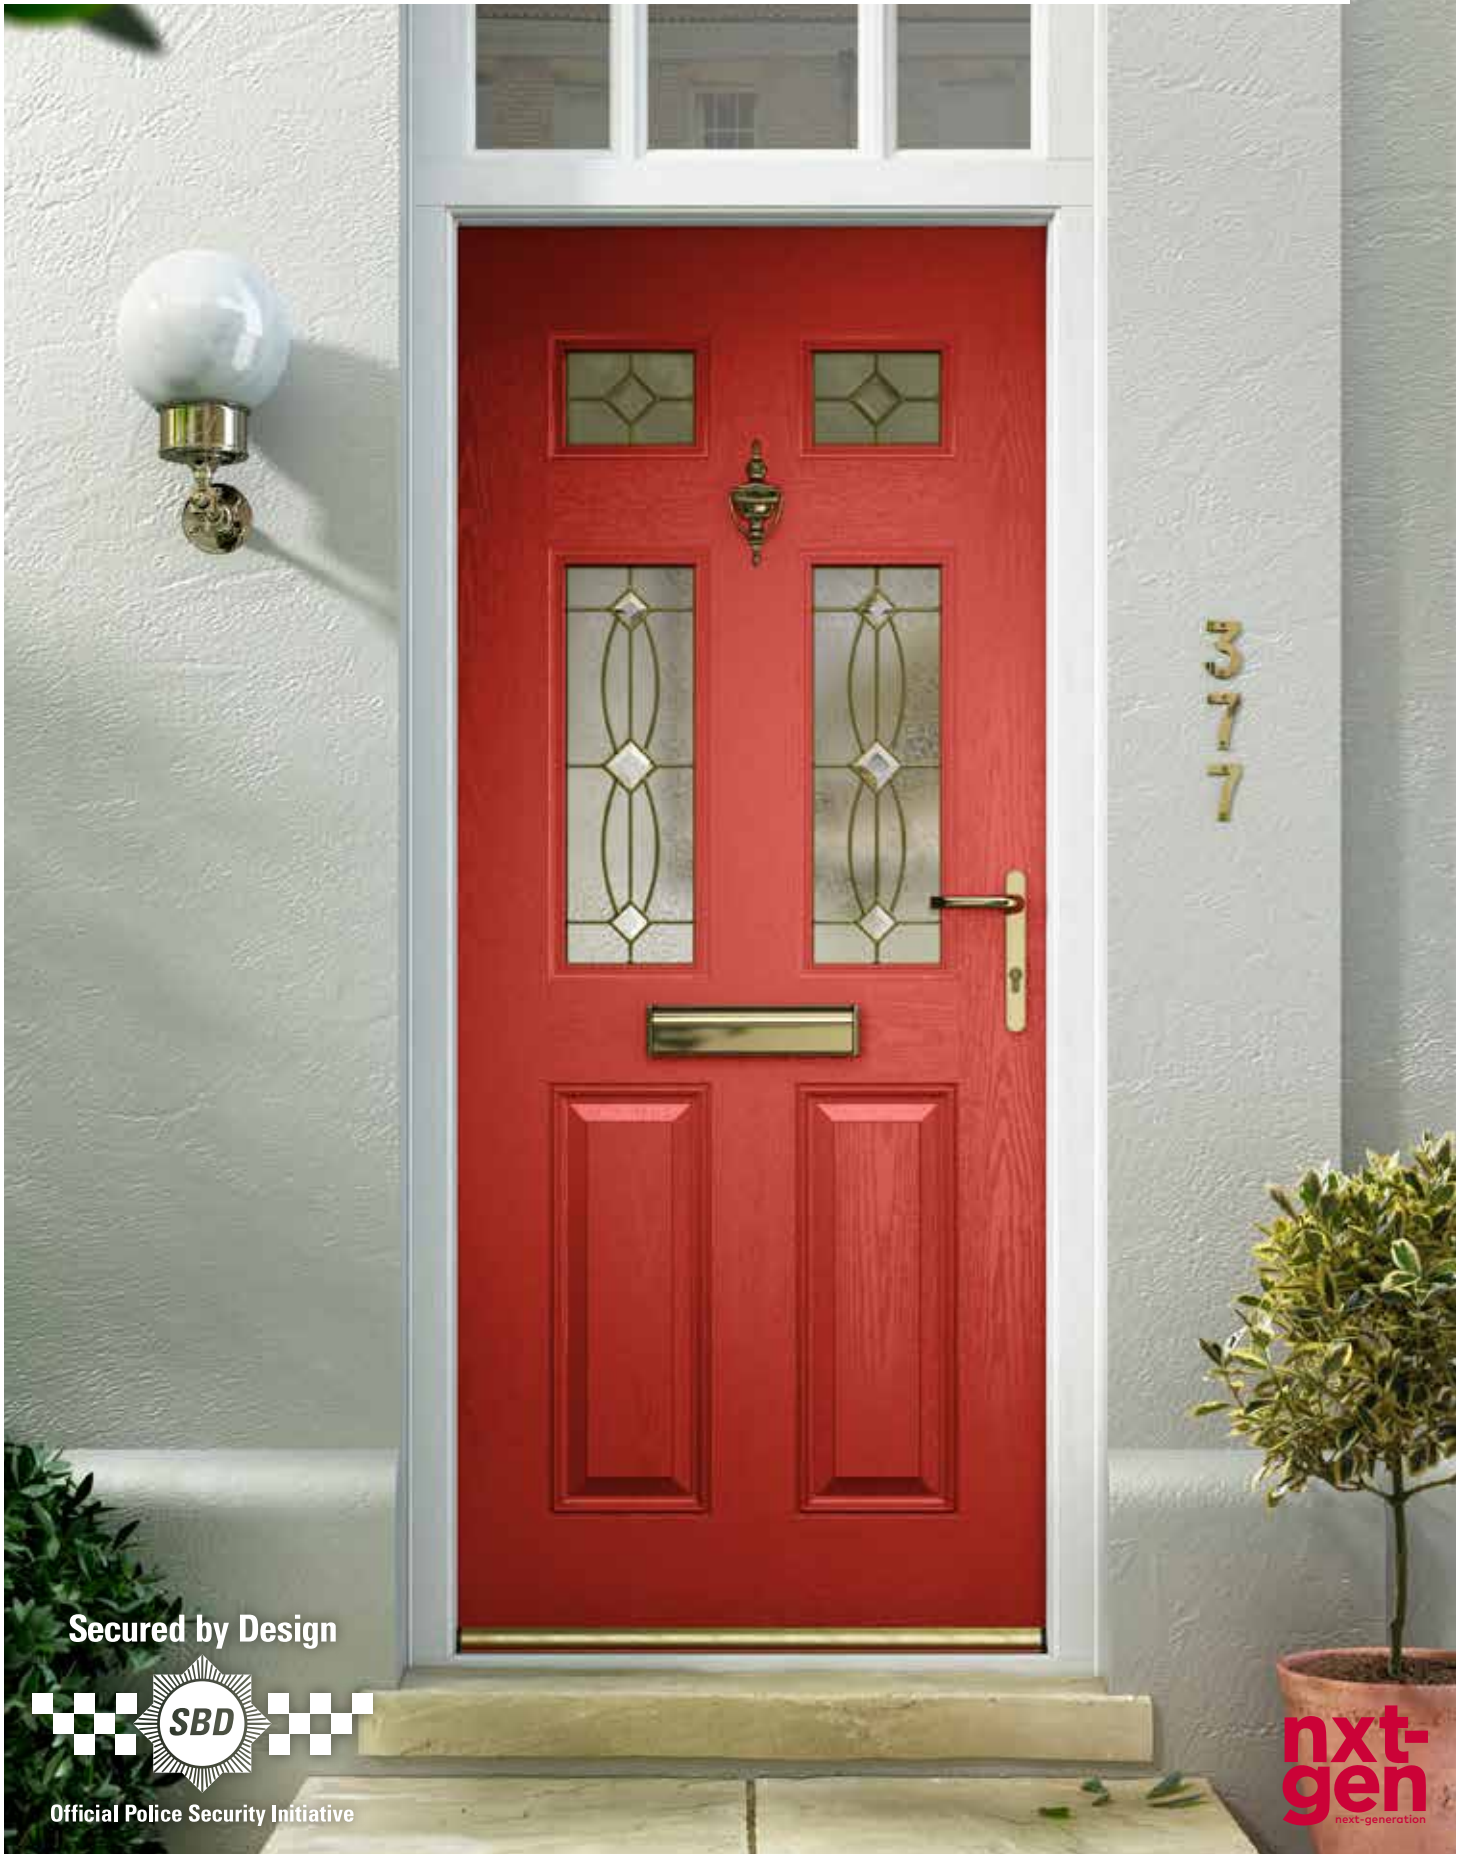

CLASSICAL HALF-GLAZED

CL03

Secured by Design

Official Police Security Initiative

nxt-gen
next-generation